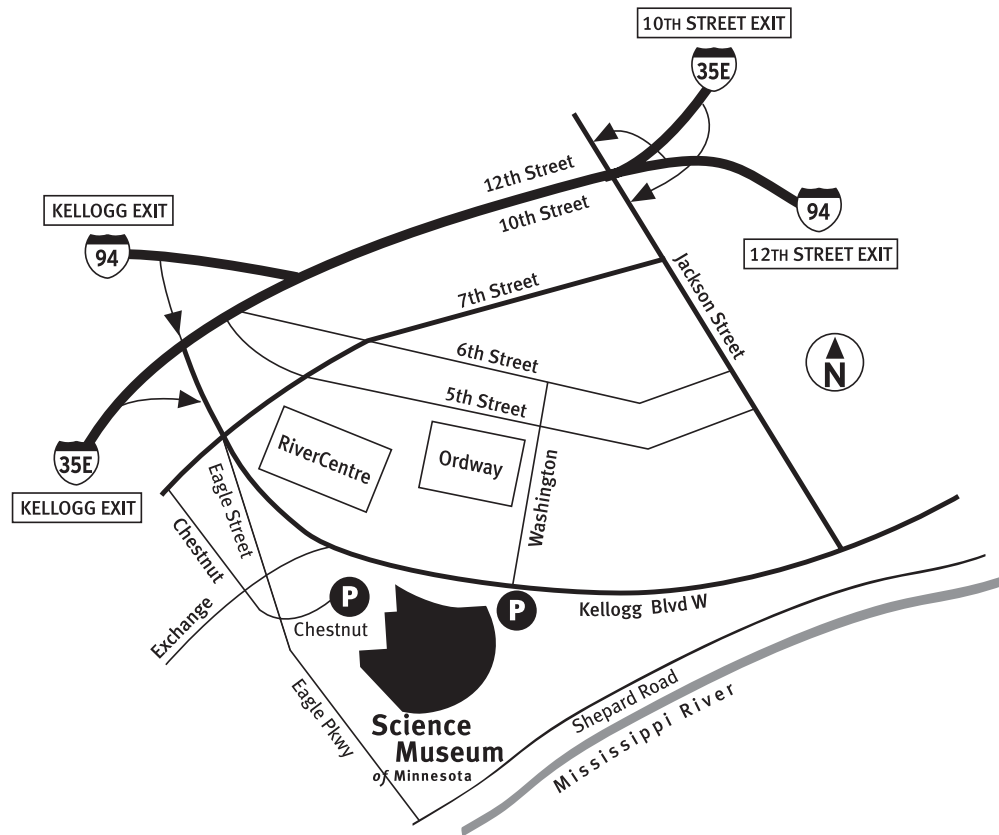

MAP & DIRECTIONS

East on I-94

If you are eastbound on I-94, take the Kellogg Boulevard exit. Go right and follow Kellogg to the three-way intersection of Kellogg, West 7th Street, and Eagle Street. Take Eagle down the hill to the second stoplight, Chestnut Street, and turn left. Proceed to the lower ramp entrance.

North on I-35E

If you are northbound on I-35E, take the Kellogg Boulevard exit. Go right and follow Kellogg to the three-way intersection with West 7th and Eagle Street. Take Eagle down the hill to the second stoplight, Chestnut Street, and turn left. Proceed to the lower ramp entrance.

West on I-94

If you are westbound on I-94, take the 6th Street exit (from the left lane). Follow 6th Street to West 7th Street. Turn left onto West 7th and go south to Chestnut Street. Turn left onto Chestnut. Proceed to the lower parking entrance.

South on I-35E

If you are southbound on I-35E, take the 10th Street exit to Jackson Street, turn left and go south to 7th Street. Go right on 7th Street to the three-way intersection with Kellogg Boulevard and Eagle Street. Turn left on Eagle and go down the hill to the second stoplight, Chestnut. Turn left and proceed to the lower parking entrance.